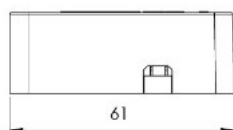

PRODUCT SHEET

Description:

Invis. Mifare1 Lock "Mini" W/Card Reader & Code Panel, ABS, Black, 61x61x22mm, SISO DK logo, No Accessories, No Striker or Batteries, Can be Programed to Public, Private or Office Mode, W/Non Locking & Low Battery Alarm

Item number:

14.60.275-1

Units	Box	Carton	HS Code	Barcode
Pcs.	1	20	8301300000	
				5704866518840

MIFARE1 CARD READER & CODE PANEL
WITH 10 CM CONNECTING CABLE

SISO A/S

Mileparken 11
DK-2740 Skovlunde
Denmark
VAT: 24786013

Phone +45 45 830 900

www.siso.dk
siso@siso.dk

Danske Bank
Nytorv Branch
Copenhagen
SWIFT: DABADKKK

Account no.
4180 3112 112936
IBAN Account
DK7230003112112936