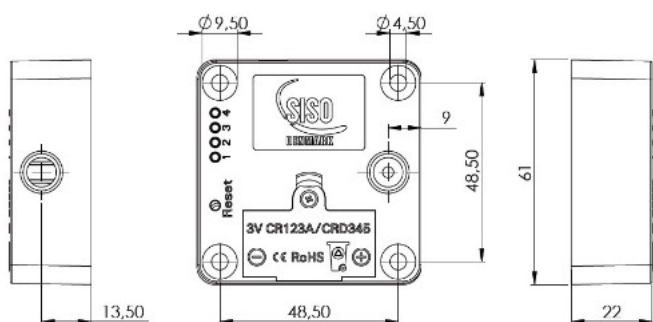

## Description:

Invis. Mifare1 Lock "Mini" W/Card Reader & Code Panel, ABS, Black, 61x61x22mm, SISO DK logo, No Accessories, No Striker or Batteries, Can be Programed to Public, Private or Office Mode, W/Non Locking & Low Battery Alarm

## Item number:

14.60.275-1

Units	Box	Carton	HS Code	Barcode
Pcs.	1	20	8301300000	
				5704866518840

MIFARE1 CARD READER & CODE PANEL  
WITH 10 CM CONNECTING CABLE