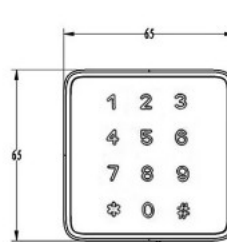

## Description:

Invis. Mifare1 Lock "Mini" W/Card Reader & Code Panel, ABS, Black, 61x61x22mm, SISO DK logo, No Accessories, No Striker or Batteries, Can be Programed to Public, Private or Office Mode, W/Non Locking & Low Battery Alarm

## Item number:

14.60.275-1

Units	Box	Carton	HS Code	Barcode
Pcs.	1	20	8301300000	
				5704866518840

MIFARE1 CARD READER & CODE PANEL  
WITH 10 CM CONNECTING CABLE