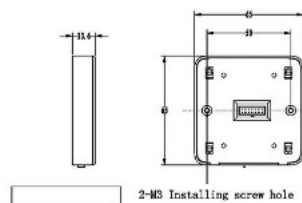

MIFARE1 CARD READER & CODE PANEL
WITH 10 CM CONNECTING CABLE